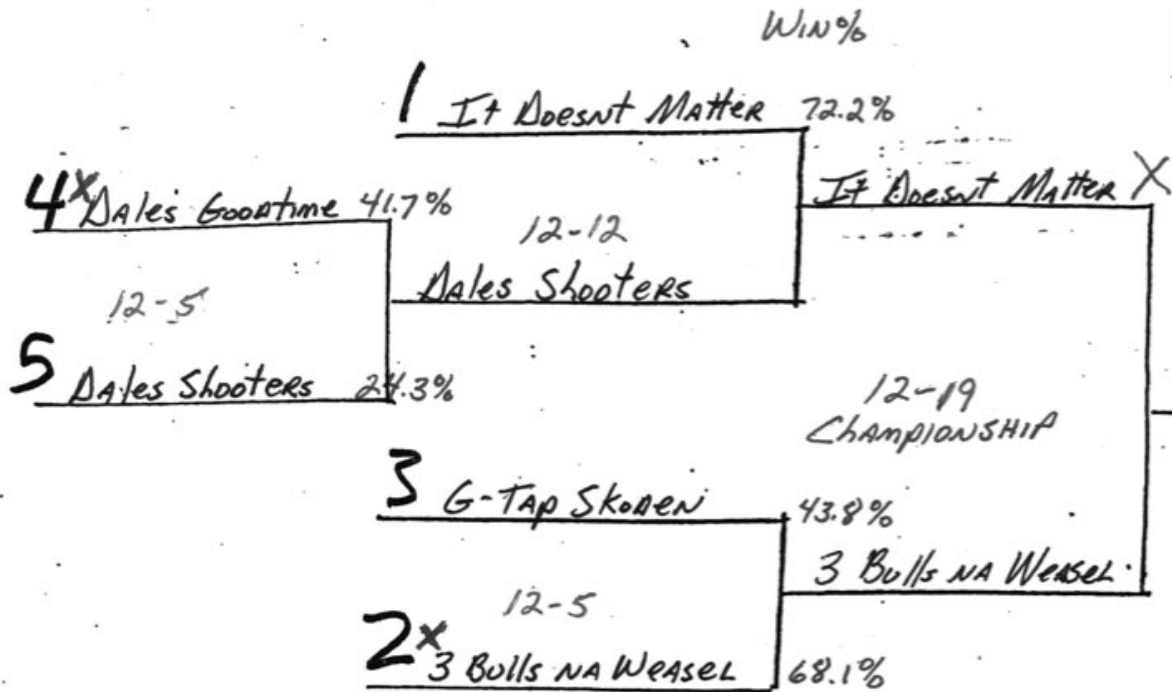

Turtle Mt A Playoffs  
1st Half 2019

X- HOME TEAM THE FIRST ROUND. TEAM WITH THE BEST RECORD IS HOME TEAM IN FOLLOWING ROUNDS - UNLESS THERE IS A SCHEDULING PROBLEM. FIRST TEAM TO WIN 10 GAMES IS THE WINNER.

IF THERE IS A TIE BREAKER - EACH TEAM WILL USE ALL FOUR PLAYERS FROM EACH TEAM. FLIP A COIN AND WINNING TEAM GOES FIRST.

WINNER OF PLAYOFFS CONTACT  
TINY AT LAFLEURS 701-662-8631.

Thank You

IF THERE IS A TIE BREAKER - EACH TEAM WILL USE ALL FOUR PLAYERS FROM EACH TEAM. FLIP A COIN AND WINNING TEAM GOES FIRST.

---

---

---

---